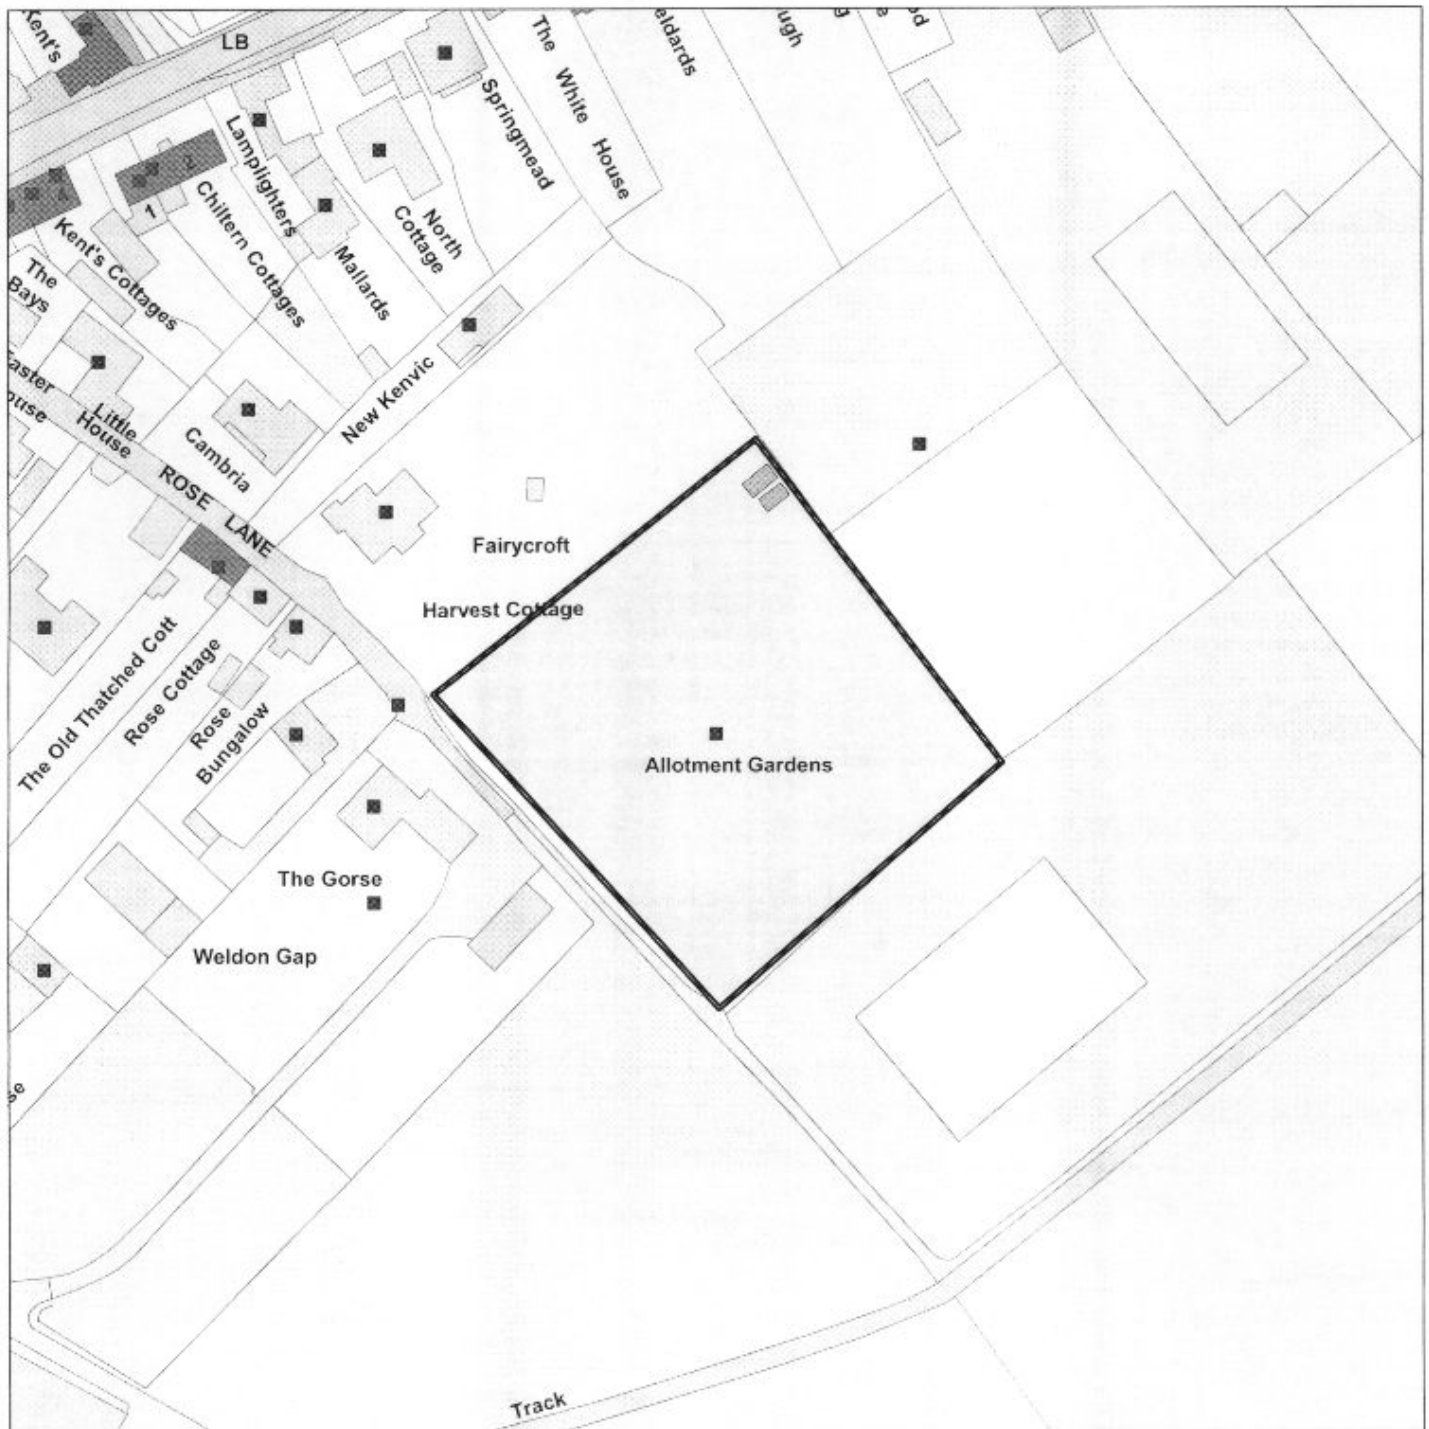

UTT/13/0713/FUL

Land Off Rose Lane, Great Chesterford

Scale : 1:1250

Reproduced from the Ordnance Survey map with the permission of the Controller of Her Majesty's Stationery Office © Crown Copyright 2000.

Unauthorised reproduction infringes Crown Copyright and may lead to prosecution or civil proceedings.

Organisation	Uttlesford District Council
Department	Planning
Comments	
Date	22 May 2013
SLA Number	100018688 (2007)